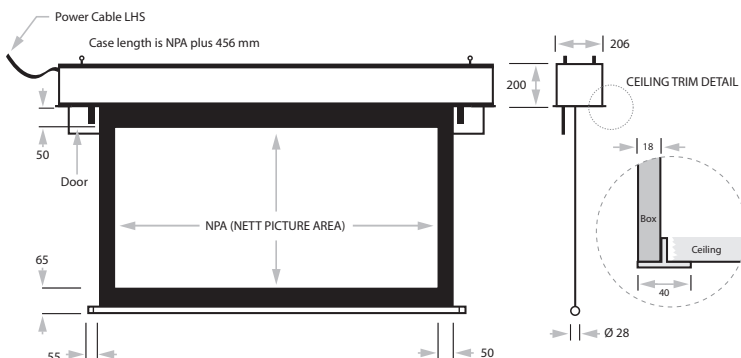

TRAPDOOR SCREEN

Item No	Inch Diagonal	Image Size mm	Format
3708419	84"	1280 x 1705	Video 4:3
3709619	96"	1465 x 1950	Video 4:3
3710019	100"	1525 x 2035	Video 4:3
3711519	115"	1755 x 2340	Video 4:3
3712519	125"	1905 x 2540	Video 4:3
3713019	130"	1980 x 2640	Video 4:3
3715019	150"	2285 x 3050	Video 4:3
3708429	84"	1045 x 1860	HDTV 16:9
3709229	92"	1145 x 2035	HDTV 16:9
3709629	96"	1195 x 2125	HDTV 16:9
3710029	100"	1245 x 2215	HDTV 16:9
3711529	115"	1430 x 2545	HDTV 16:9
3712529	125"	1555 x 2770	HDTV 16:9
3713029	130"	1615 x 2880	HDTV 16:9
3715029	150"	1865 x 3320	HDTV 16:9

Available in 2.35:1 Cinemascope

WITH SIDE TENSION SYSTEM

Item No	Inch Diagonal	Image Size mm	Format
3708411	84"	1280 x 1705	Video 4:3
3709611	96"	1465 x 1950	Video 4:3
3710011	100"	1525 x 2035	Video 4:3
3711511	115"	1755 x 2340	Video 4:3
3712511	125"	1905 x 2540	Video 4:3
3713011	130"	1980 x 2640	Video 4:3
3715011	150"	2285 x 3050	Video 4:3
3708421	84"	1045 x 1860	HDTV 16:9
3709221	92"	1145 x 2035	HDTV 16:9
3709621	96"	1195 x 2125	HDTV 16:9
3710021	100"	1245 x 2215	HDTV 16:9
3711521	115"	1430 x 2545	HDTV 16:9
3712521	125"	1555 x 2770	HDTV 16:9
3713021	130"	1615 x 2880	HDTV 16:9
3715021	150"	1865 x 3320	HDTV 16:9

Available in 2.35:1 Cinemascope

Full technical drawings and installation instructions can be found on our website.